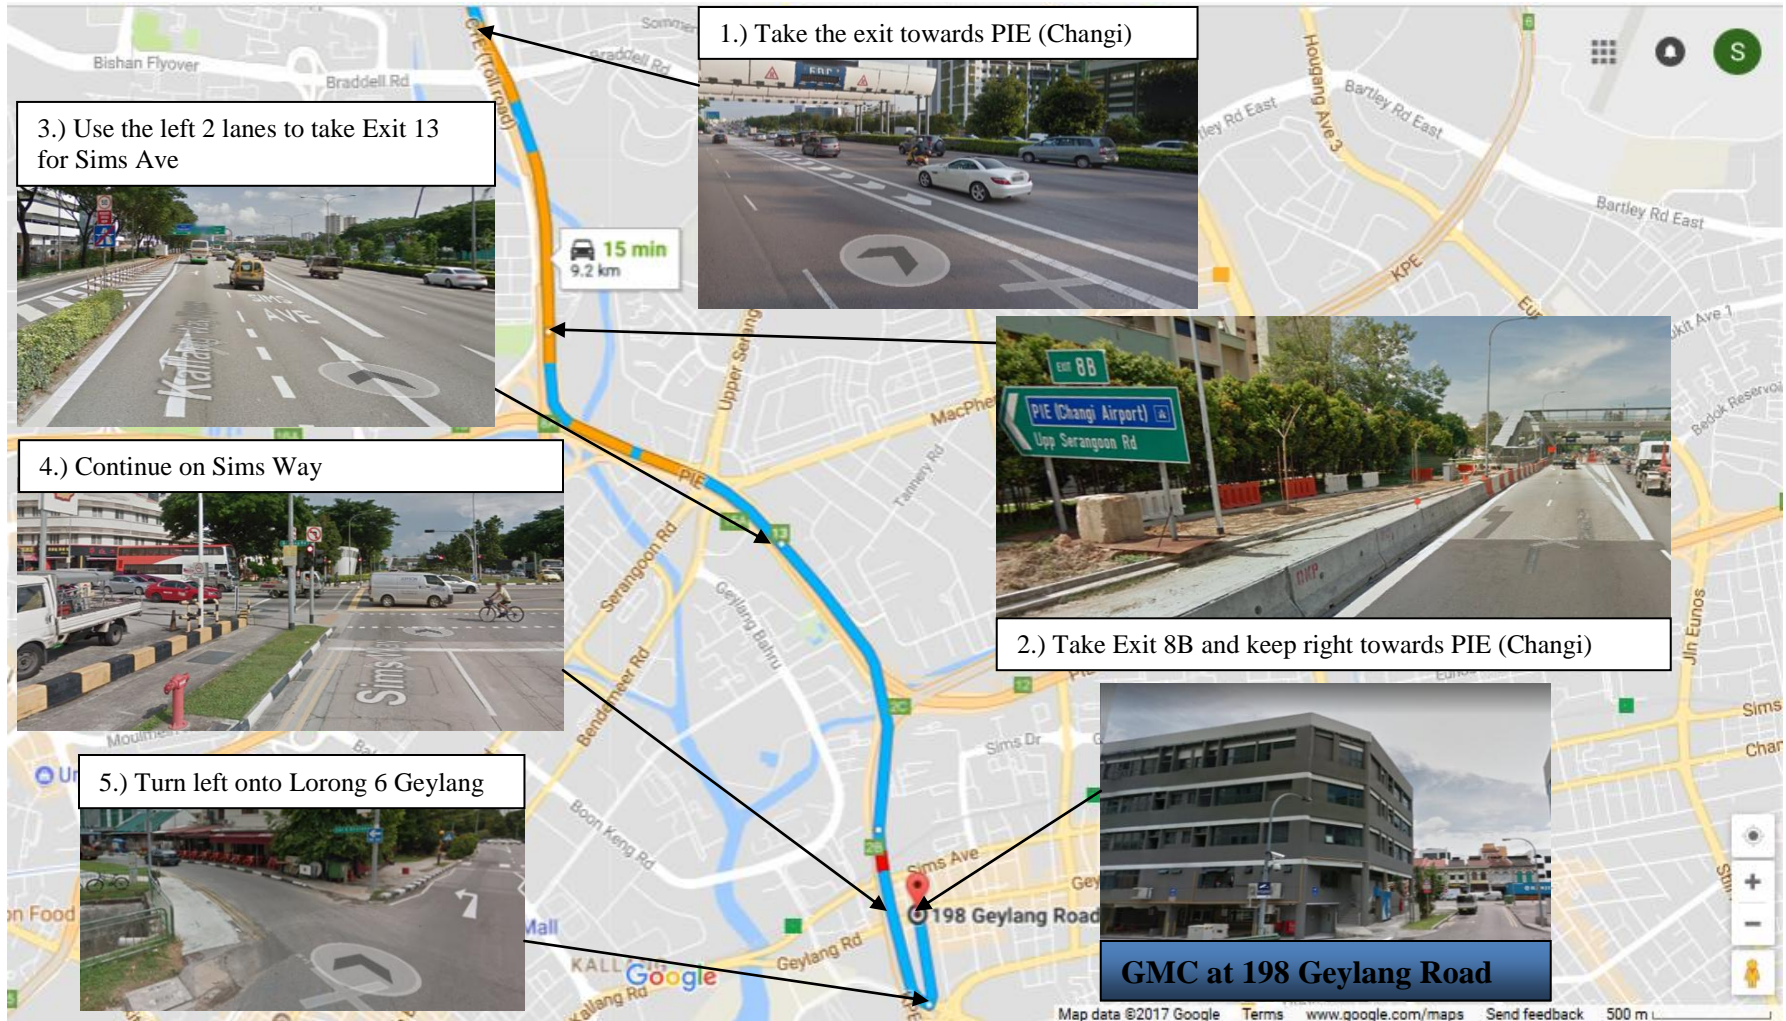

### PIE (From Changi)

- 1.) Take Exit 11 and turn left to merge onto Paya Lebar Road
- 2.) Turn right onto Geylang Road, and continue straight on Geylang Road
- 3.) Turn left onto Sims Way
- 4.) Turn left onto Lorong 6 Geylang, and continue straight to 198 Geylang Road

**PIE (From Tuas)**

- 1.) Take Exit 13 to Sims Ave
- 2.) Keep right onto Sims Ave
- 3.) Continue on Sims Way
- 4.) Turn left onto Lorong 6 Geylang, and continue straight to 198 Geylang Road.

**KPE (From Punggol)**

- 1.) Take Exit 2C towards Sims Way
- 2.) Continue on Sims Way
- 3.) Turn left onto Lorong 6 Geylang, and continue straight to 198 Geylang Road.

**CTE**

- 1.) Take the exit towards PIE(Changi)
- 2.) Take Exit 8B and keep right towards PIE (Changi)
- 3.) Use the left 2 lanes to take Exit 13 for Sims Ave
- 4.) Continue on Sims Way
- 5.) Turn left onto Lorong 6 Geylang, and continue straight to 198 Geylang Road.

**AYE/MCE**

- 1.) Take Exit 5 (ECP) towards Fort Road
- 2.) Keep left and follow signs for Fort Road
- 3.) Turn left onto Fort Road
- 4.) Turn left onto Mountbatten Road
- 5.) Continue onto Sims Way
- 6.) Make a U-turn at Junction of Sims Way and Sims Ave
- 7.) Turn left onto Lorong 6 Geylang, and continue straight to 198 Geylang Road.