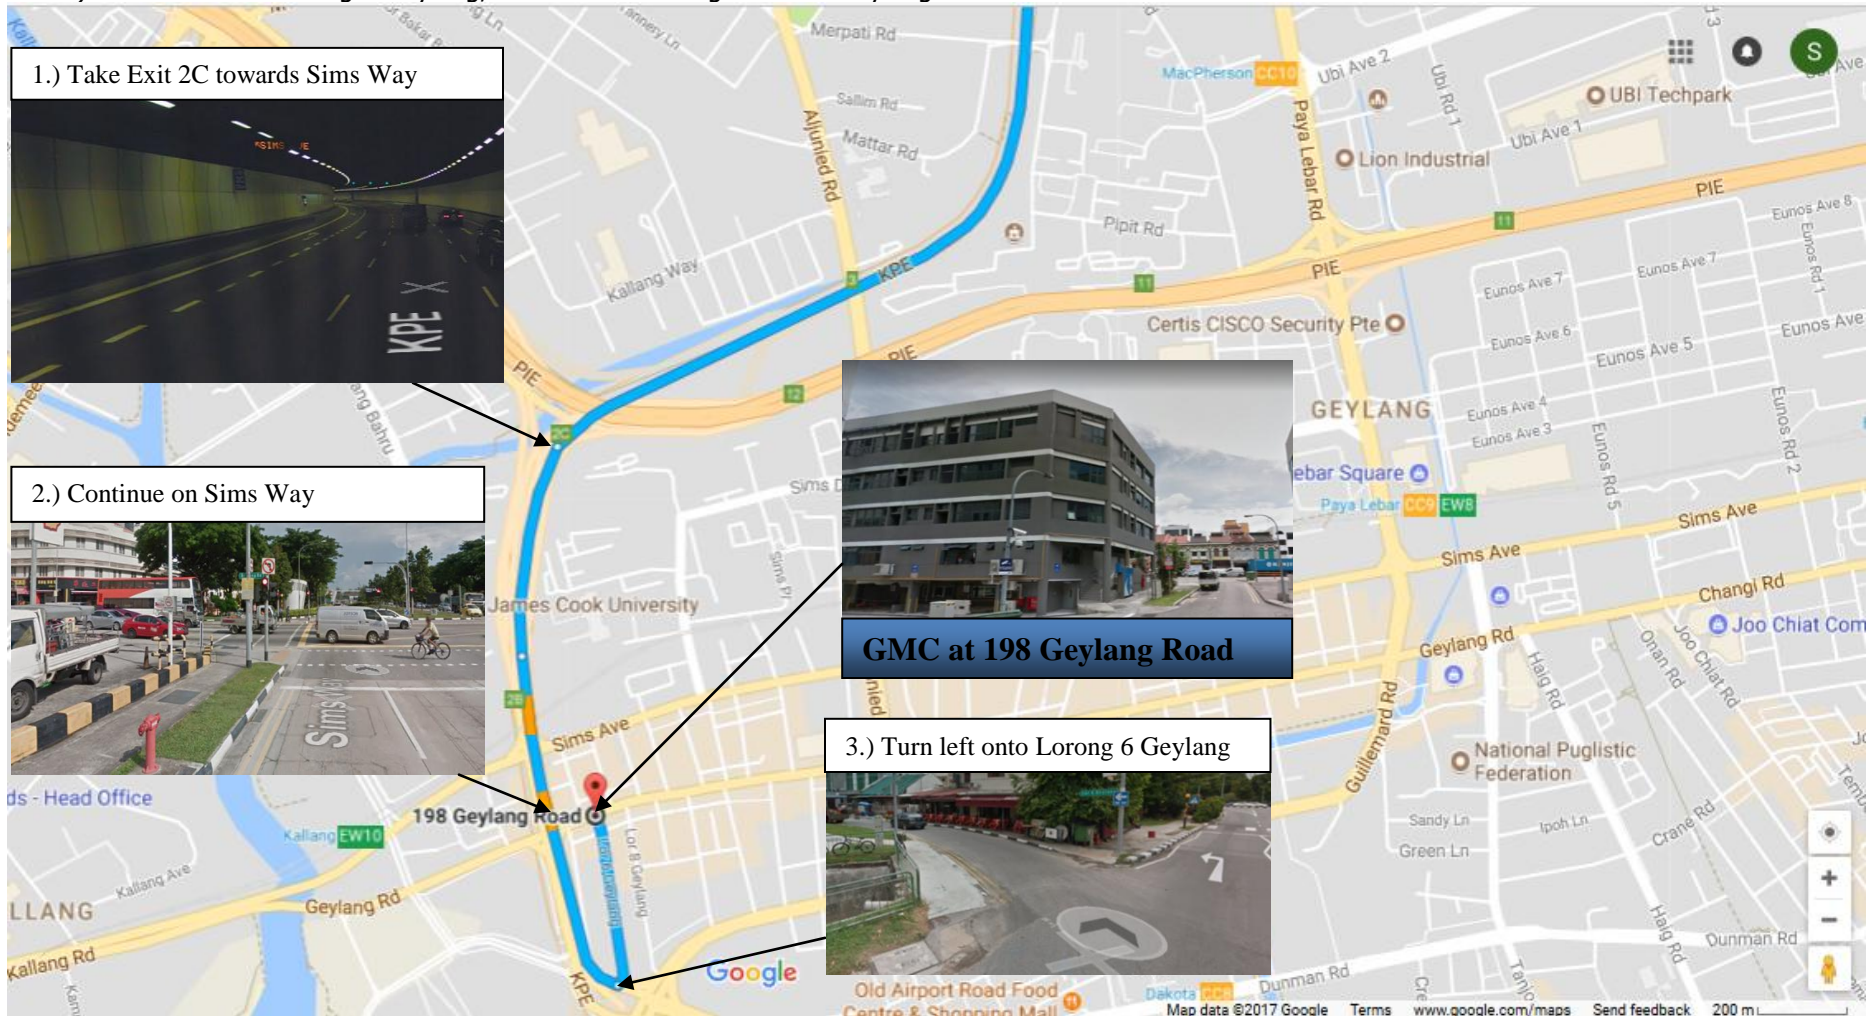

### PIE (From Changi)

- 1.) Take Exit 11 and turn left to merge onto Paya Lebar Road
- 2.) Turn right onto Geylang Road, and continue straight on Geylang Road
- 3.) Turn left onto Sims Way
- 4.) Turn left onto Lorong 6 Geylang, and continue straight to 198 Geylang Road

**PIE (From Tuas)**

- 1.) Take Exit 13 to Sims Ave
- 2.) Keep right onto Sims Ave
- 3.) Continue on Sims Way
- 4.) Turn left onto Lorong 6 Geylang, and continue straight to 198 Geylang Road.

**KPE (From Punggol)**

- 1.) Take Exit 2C towards Sims Way
- 2.) Continue on Sims Way
- 3.) Turn left onto Lorong 6 Geylang, and continue straight to 198 Geylang Road.

**CTE**

- 1.) Take the exit towards PIE(Changi)
- 2.) Take Exit 8B and keep right towards PIE (Changi)
- 3.) Use the left 2 lanes to take Exit 13 for Sims Ave
- 4.) Continue on Sims Way
- 5.) Turn left onto Lorong 6 Geylang, and continue straight to 198 Geylang Road.

**AYE/MCE**

- 1.) Take Exit 5 (ECP) towards Fort Road
- 2.) Keep left and follow signs for Fort Road
- 3.) Turn left onto Fort Road
- 4.) Turn left onto Mountbatten Road
- 5.) Continue onto Sims Way
- 6.) Make a U-turn at Junction of Sims Way and Sims Ave
- 7.) Turn left onto Lorong 6 Geylang, and continue straight to 198 Geylang Road.