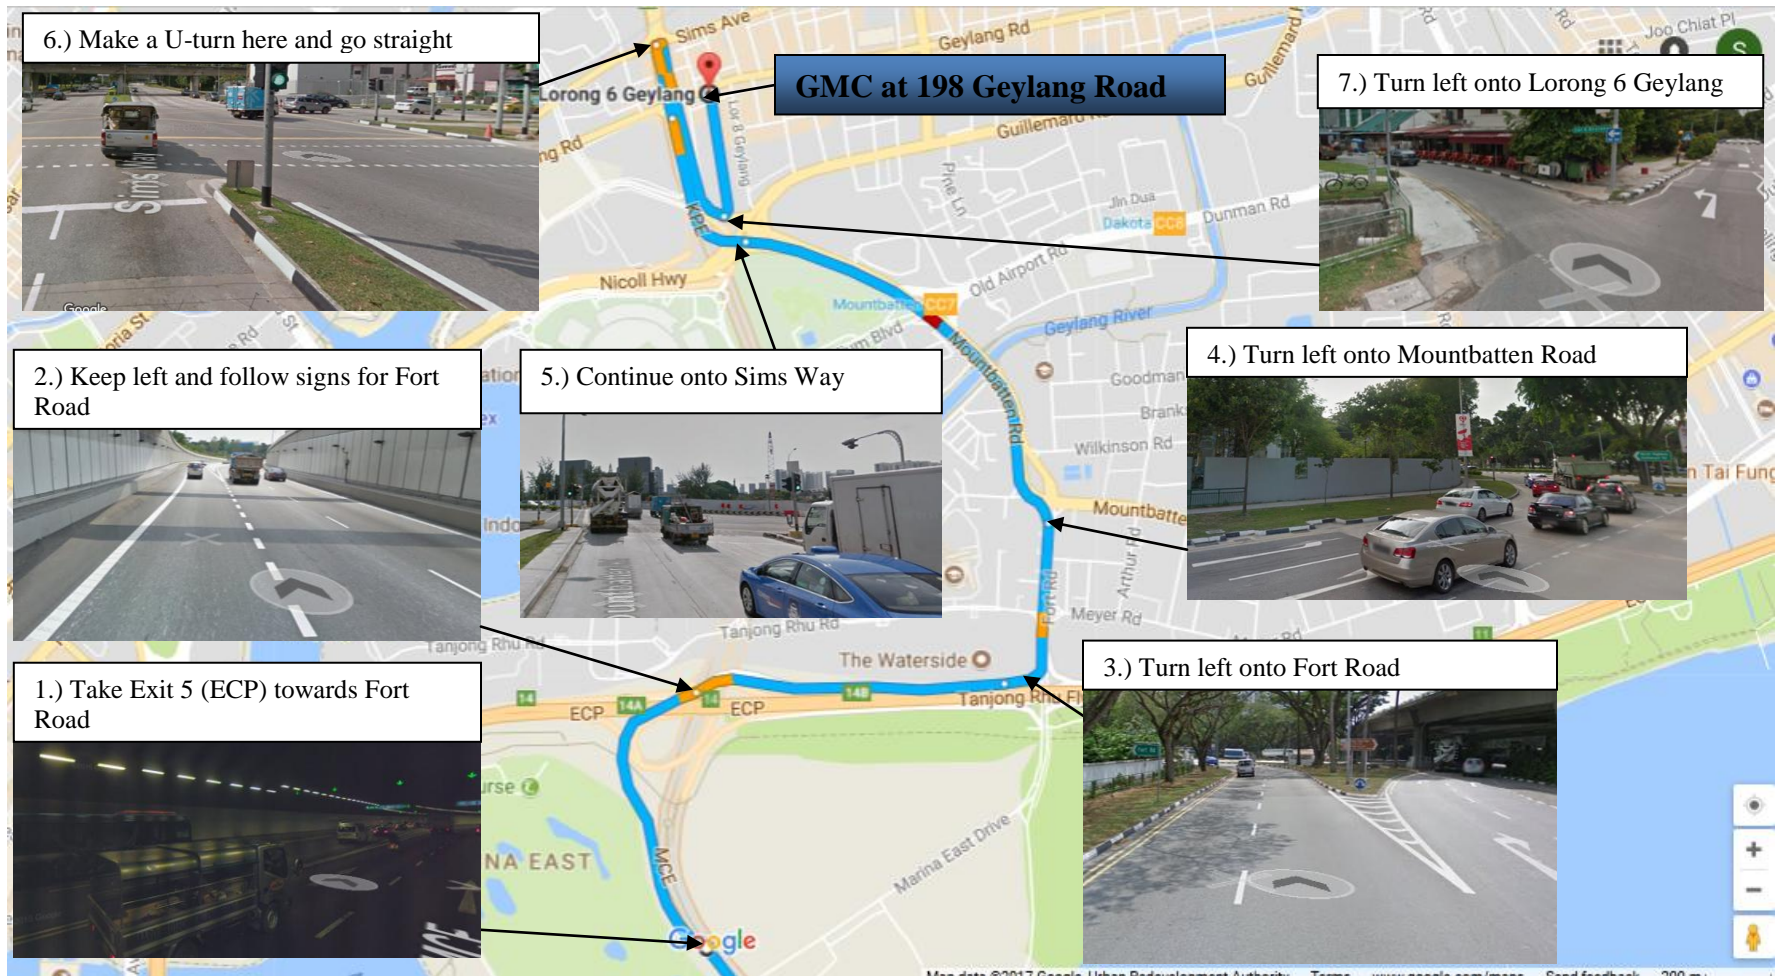

**PIE (From Tuas)**

- 1.) Take Exit 13 to Sims Ave
- 2.) Keep right onto Sims Ave
- 3.) Continue on Sims Way
- 4.) Turn left onto Lorong 6 Geylang, and continue straight to 198 Geylang Road.

**KPE (From Punggol)**

- 1.) Take Exit 2C towards Sims Way
- 2.) Continue on Sims Way
- 3.) Turn left onto Lorong 6 Geylang, and continue straight to 198 Geylang Road.

**CTE**

- 1.) Take the exit towards PIE(Changi)
- 2.) Take Exit 8B and keep right towards PIE (Changi)
- 3.) Use the left 2 lanes to take Exit 13 for Sims Ave
- 4.) Continue on Sims Way
- 5.) Turn left onto Lorong 6 Geylang, and continue straight to 198 Geylang Road.

**AYE/MCE**

- 1.) Take Exit 5 (ECP) towards Fort Road
- 2.) Keep left and follow signs for Fort Road
- 3.) Turn left onto Fort Road
- 4.) Turn left onto Mountbatten Road
- 5.) Continue onto Sims Way
- 6.) Make a U-turn at Junction of Sims Way and Sims Ave
- 7.) Turn left onto Lorong 6 Geylang, and continue straight to 198 Geylang Road.

**ECP**

- 1.) Take Exit 13 for Fort Road
- 2.) Turn right onto Fort Road
- 3.) Turn left onto Mountbatten Road
- 4.) Continue onto Sims Way
- 5.) Make a U-turn at Junction of Sims Way and Sims Ave
- 6.) Turn left onto Lorong 6 Geylang, and continue straight to 198 Geylang Road.